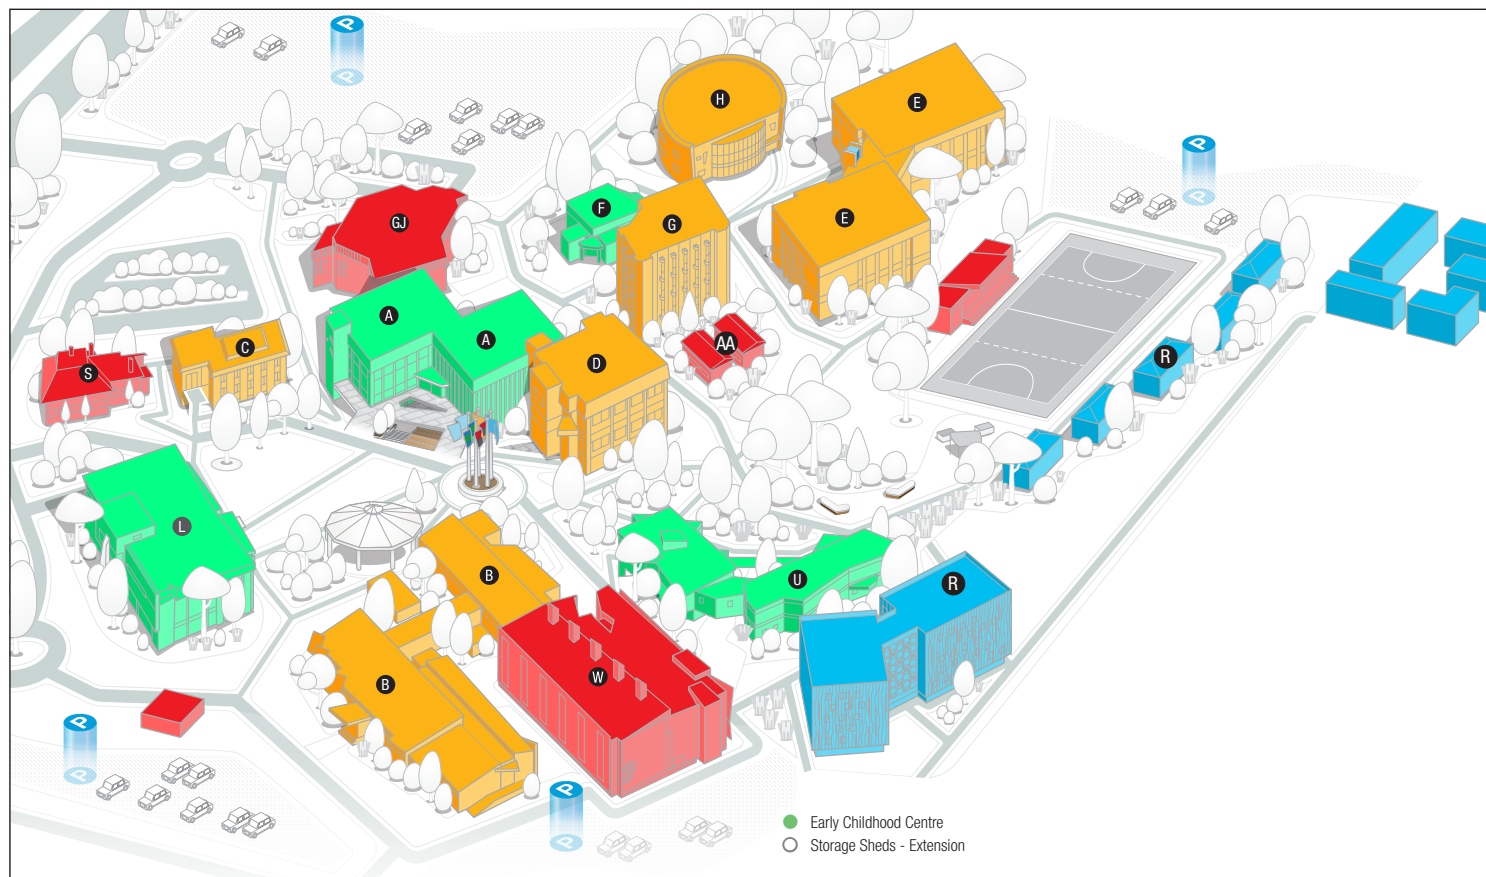

Peninsula campus

Closed

- George Jenkins Theatre
- W Building
- Struan House
- Workshop (Building 611)
- Storage sheds
- Storage Sheds – Extension
- Health and Wellbeing Centre
- B Portables
- A Portables
- Hockey Pavilion

Open

- L Building
- U Building
- A Building
- F Building
- Early Childhood Centre

Open – with restricted staff swipe access

- B Building
- C Building
- D Building
- G Building
- E Building
- H Building

Open – with restricted resident swipe access

- Student Residences (Bloom Street)
- Gillies Hall
- Student Village
- Lardner Road Residences