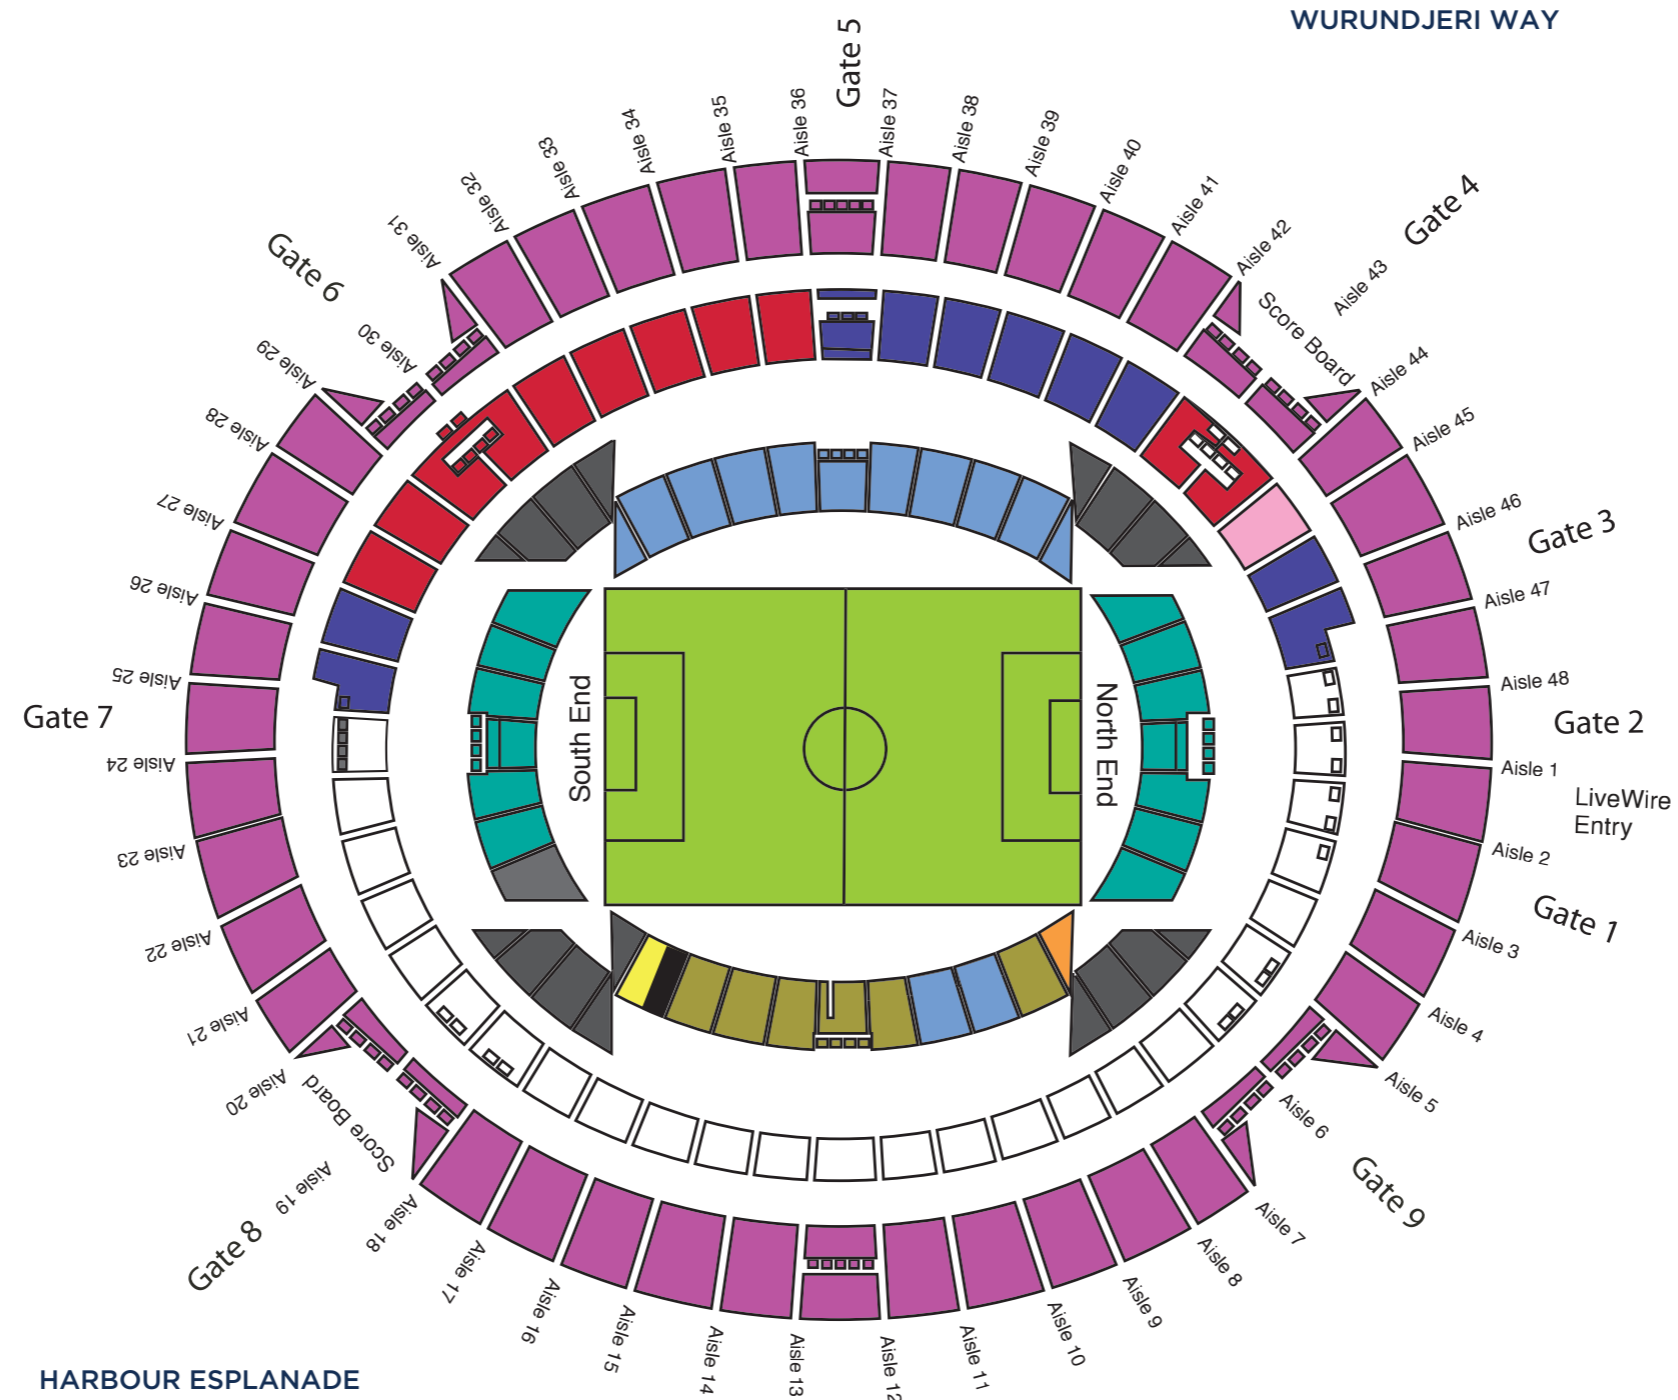

MARVEL STADIUM

- | | | | | |
|--|--|--|---|--|
|  VICTORY A-LOUNGE |  MVFC PREMIUM C |  PREMIUM A DAILY |  AWAY SUPPORTERS |  MEDALLION CLUB |
|  MVFC PREMIUM A |  ACTIVE AREA* |  PREMIUM B DAILY |  GENERAL ADMISSION |  UNAVAILABLE |
|  MVFC PREMIUM B |  DRY AREA | | | |